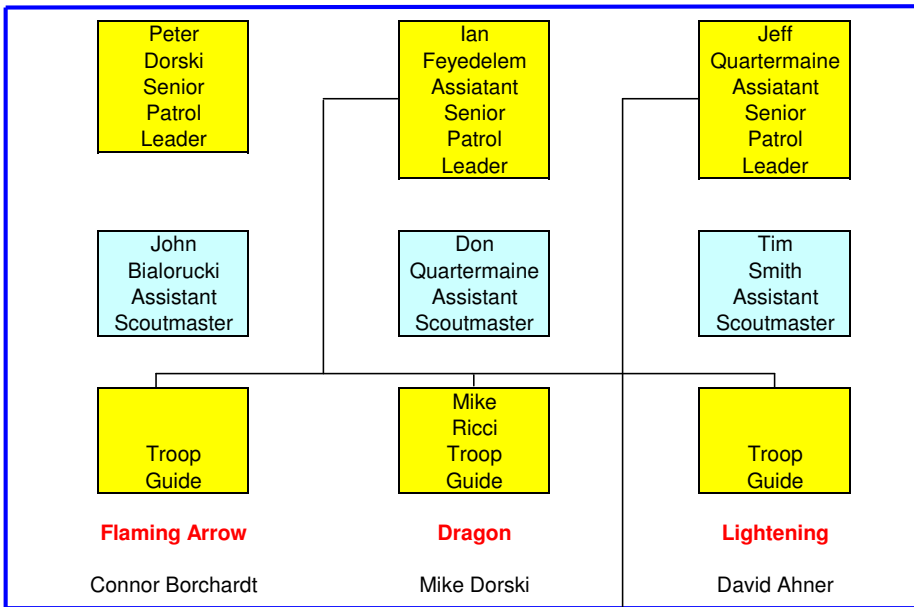

St. Mary's Troop 7

Updated:
03/10/2007

Dave
Fox
Scoutmaster

Lyn
Fox
Committee
Chairman

John Bialorucki Assistant Scoutmaster	Sue Bialorucki Assistant Scoutmaster	Scott Davis Assistant Scoutmaster	Dave Faber Assistant Scoutmaster

Susan Andres Committee Member	Ron Borchardt Committee Member	Chuck Bower Committee Member	Lisa Faber Chartered Organization Representative

Joel Feyedelem Assistant Scoutmaster	Dan Moncher Assistant Scoutmaster Treasurer	Don Quartermaine Assistant Scoutmaster

Barbara Feyedelem Committee Member	Julia Mehling Committee Member Advancement	Carl Wolf Committee Member

Joe Andres Assistant Scoutmaster	Ben Bialorucki Assistant Scoutmaster	Ed Bialorucki Assistant Scoutmaster	Scotty Davis Assistant Scoutmaster	Nathan Faber Assistant Scoutmaster	Rick Fox Assistant Scoutmaster	Tomas Guativa Assistant Scoutmaster	Tim Smith Assistant Scoutmaster

**Patrol
Leaders
Council**